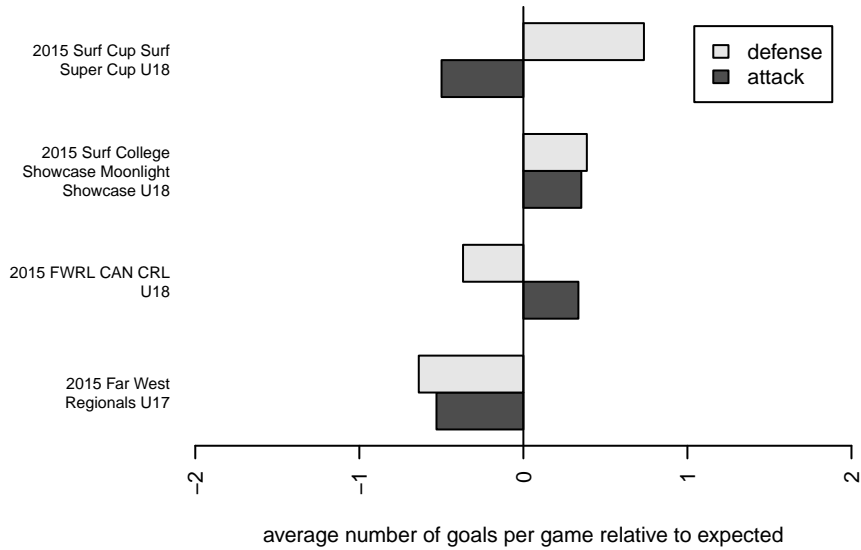

Santa Clara Sporting White G97

, CAN
 G97 total strength=1829
 attack=39.84 defense=31.49

alt names used:
 Santa Clara Sporting 97 White (CA-N) (SC)
 SANTA CLARA SPORTING 97G WHITE (CAN;
 SANTA CLARA SPORTING 97G WHITE (CAN;
 SANTA CLARA SPORTING 97G WHITE

Venues played:
 2015 Far West Regionals U17
 2015 Surf Cup Surf Super Cup U18
 2015 FWRL CAN CRL U18
 2015 Surf College Showcase Moonlight Showc

Santa Clara Sporting White G97
 Dots are actual minus expected GF (blue circles) and GA (red triangles).
 Blue line is smoothed change in attack strength. Red is smoothed change in defense strength.

**attack and defense variance (black dot)
relative to other teams
and top 10 in region**

**attack and defense rating
relative to others at age
and all opponents in last 13 months**

**attack and defense rating
relative to others at age
and all opponents in last 13 months**

Performance relative to 13 month average

Performance relative to 13 month average

Distribution of opponents
 Red = Lose zone, Blue = Win zone, Green = Even
 Black line separates win/lose zones

lot. A=Neither has attack advantage, B=Opponent has both attack and defense advantage, C=Opponent has both attack and defense disadvantage, D=Both have