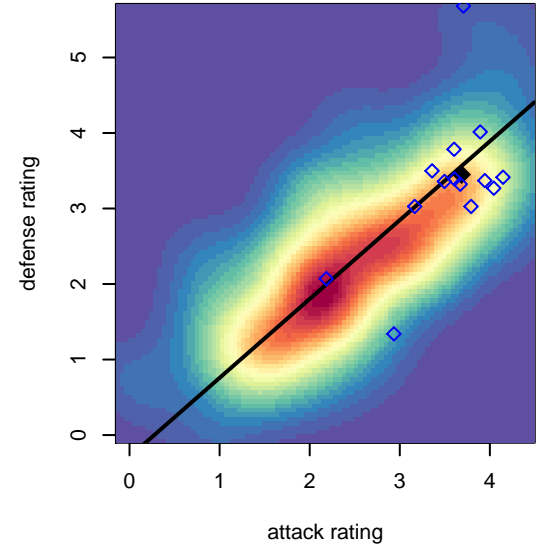

Santa Clara Sporting White G97

, CAN
 G97 total strength=1829
 attack=39.84 defense=31.49

alt names used:
 Santa Clara Sporting 97 White (CA-N) (SC)
 SANTA CLARA SPORTING 97G WHITE (CAN;
 SANTA CLARA SPORTING 97G WHITE (CAN;
 SANTA CLARA SPORTING 97G WHITE

Venues played:
 2015 Far West Regionals U17
 2015 Surf Cup Surf Super Cup U18
 2015 FWRL CAN CRL U18
 2015 Surf College Showcase Moonlight Showc

Santa Clara Sporting White G97
 Dots are actual minus expected GF (blue circles) and GA (red triangles).
 Blue line is smoothed change in attack strength. Red is smoothed change in defense strength.

**attack and defense variance (black dot)
relative to other teams
and top 10 in region**

**attack and defense rating
relative to others at age
and all opponents in last 13 months**

**attack and defense rating
relative to others at age
and all opponents in last 13 months**

Performance relative to 13 month average

Performance relative to 13 month average

Distribution of opponents
 Red = Lose zone, Blue = Win zone, Green = Even
 Black line separates win/lose zones

lot. A=Neither has attack advantage, B=Opponent has both attack and defense advantage, C=Opponent has both attack and defense disadvantage, D=Both have