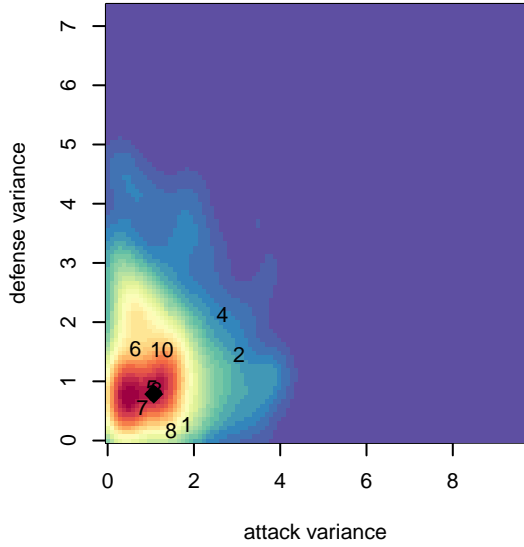

Santa Clara Sporting White G97

, CAN
 G97 total strength=1829
 attack=39.84 defense=31.49

alt names used:
 Santa Clara Sporting 97 White (CA-N) (SC)
 SANTA CLARA SPORTING 97G WHITE (CAN;
 SANTA CLARA SPORTING 97G WHITE (CAN;
 SANTA CLARA SPORTING 97G WHITE

Venues played:
 2015 Far West Regionals U17
 2015 Surf Cup Surf Super Cup U18
 2015 FWRL CAN CRL U18
 2015 Surf College Showcase Moonlight Showc

Santa Clara Sporting White G97
 Dots are actual minus expected GF (blue circles) and GA (red triangles).
 Blue line is smoothed change in attack strength. Red is smoothed change in defense strength.

**attack and defense variance (black dot)
relative to other teams
and top 10 in region**

**attack and defense rating
relative to others at age
and all opponents in last 13 months**

**attack and defense rating
relative to others at age
and all opponents in last 13 months**

Performance relative to 13 month average

Performance relative to 13 month average

Distribution of opponents
 Red = Lose zone, Blue = Win zone, Green = Even
 Black line separates win/lose zones

lot. A=Neither has attack advantage, B=Opponent has both attack and defense advantage, C=Opponent has both attack and defense disadvantage, D=Both have