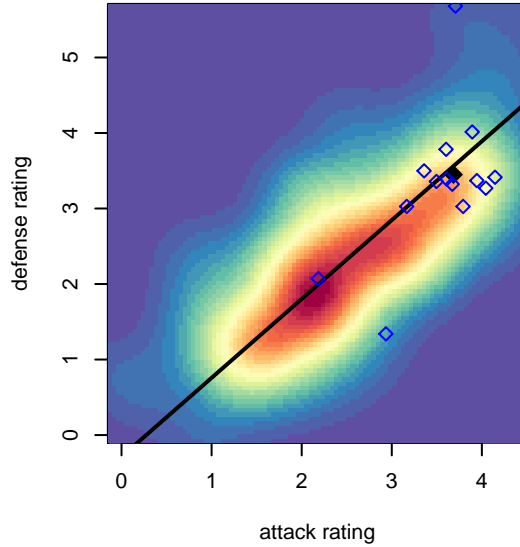

Santa Clara Sporting White G97

, CAN
 G97 total strength=1829
 attack=39.84 defense=31.49

alt names used:
 Santa Clara Sporting 97 White (CA-N) (SC)
 SANTA CLARA SPORTING 97G WHITE (CAN;
 SANTA CLARA SPORTING 97G WHITE (CAN;
 SANTA CLARA SPORTING 97G WHITE

Venues played:
 2015 Far West Regionals U17
 2015 Surf Cup Surf Super Cup U18
 2015 FWRL CAN CRL U18
 2015 Surf College Showcase Moonlight Showc

Santa Clara Sporting White G97
 Dots are actual minus expected GF (blue circles) and GA (red triangles).
 Blue line is smoothed change in attack strength. Red is smoothed change in defense strength.

**attack and defense variance (black dot)
relative to other teams
and top 10 in region**

**attack and defense rating
relative to others at age
and all opponents in last 13 months**

**attack and defense rating
relative to others at age
and all opponents in last 13 months**

Performance relative to 13 month average

Performance relative to 13 month average

Distribution of opponents
 Red = Lose zone, Blue = Win zone, Green = Even
 Black line separates win/lose zones

lot. A=Neither has attack advantage, B=Opponent has both attack and defense advantage, C=Opponent has both attack and defense disadvantage, D=Both have