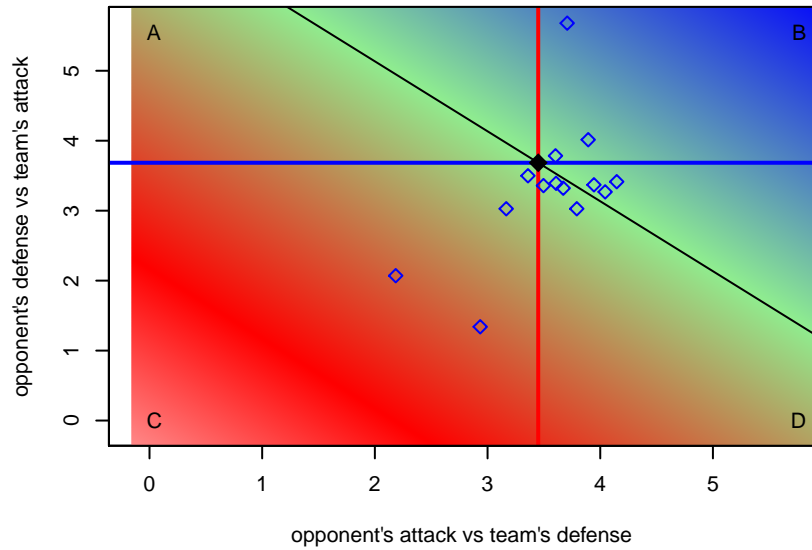

Santa Clara Sporting White G97

, CAN
 G97 total strength=1829
 attack=39.84 defense=31.49

alt names used:
 Santa Clara Sporting 97 White (CA-N) (SC)
 SANTA CLARA SPORTING 97G WHITE (CAN;
 SANTA CLARA SPORTING 97G WHITE (CAN;
 SANTA CLARA SPORTING 97G WHITE

Venues played:
 2015 Far West Regionals U17
 2015 Surf Cup Surf Super Cup U18
 2015 FWRL CAN CRL U18
 2015 Surf College Showcase Moonlight Showc

Santa Clara Sporting White G97
 Dots are actual minus expected GF (blue circles) and GA (red triangles).
 Blue line is smoothed change in attack strength. Red is smoothed change in defense strength.

**attack and defense variance (black dot)
relative to other teams
and top 10 in region**

**attack and defense rating
relative to others at age
and all opponents in last 13 months**

**attack and defense rating
relative to others at age
and all opponents in last 13 months**

Performance relative to 13 month average

Performance relative to 13 month average

Distribution of opponents
 Red = Lose zone, Blue = Win zone, Green = Even
 Black line separates win/lose zones

lot. A=Neither has attack advantage, B=Opponent has both attack and defense advantage, C=Opponent has both attack and defense disadvantage, D=Both have