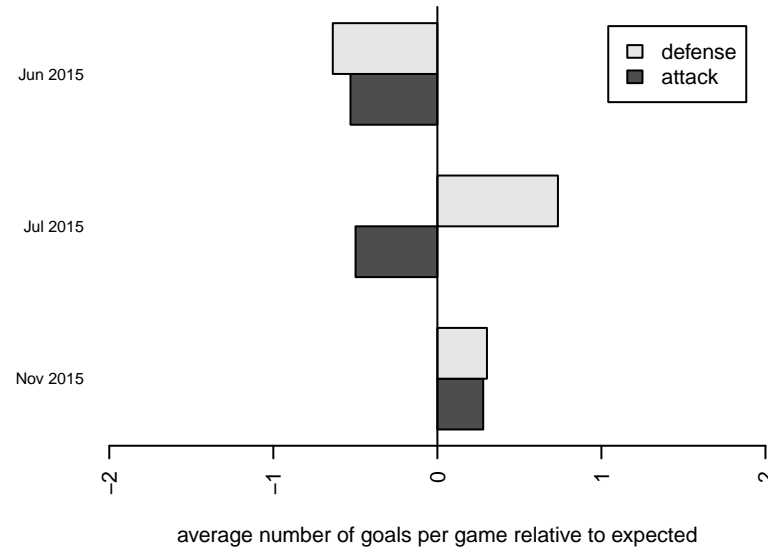

Santa Clara Sporting White G97

, CAN
 G97 total strength=1829
 attack=39.84 defense=31.49

alt names used:
 Santa Clara Sporting 97 White (CA-N) (SC)
 SANTA CLARA SPORTING 97G WHITE (CAN;
 SANTA CLARA SPORTING 97G WHITE (CAN;
 SANTA CLARA SPORTING 97G WHITE

Venues played:
 2015 Far West Regionals U17
 2015 Surf Cup Surf Super Cup U18
 2015 FWRL CAN CRL U18
 2015 Surf College Showcase Moonlight Showc

Santa Clara Sporting White G97
 Dots are actual minus expected GF (blue circles) and GA (red triangles).
 Blue line is smoothed change in attack strength. Red is smoothed change in defense strength.

**attack and defense variance (black dot)
relative to other teams
and top 10 in region**

**attack and defense rating
relative to others at age
and all opponents in last 13 months**

**attack and defense rating
relative to others at age
and all opponents in last 13 months**

Performance relative to 13 month average

Performance relative to 13 month average

Distribution of opponents
 Red = Lose zone, Blue = Win zone, Green = Even
 Black line separates win/lose zones

lot. A=Neither has attack advantage, B=Opponent has both attack and defense advantage, C=Opponent has both attack and defense disadvantage, D=Both have